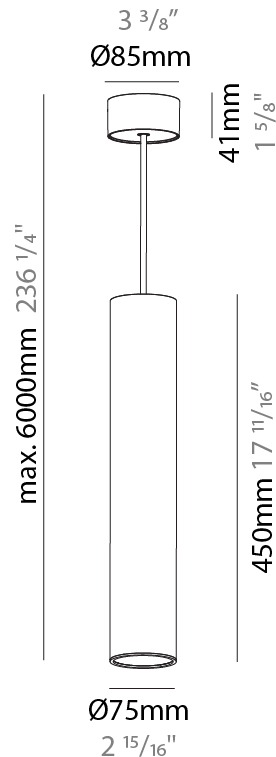

GENERAL

Series: Hangover
Subseries: Hangover Monopoint Surface Canopy
Brand: Prolicht
Division: Architectural
Mounting Type: Suspension
Mounting Location: Ceiling
Subcategory: Pendant

PHYSICAL

Shape: Cylinder
Diameter (mm): 75
Diameter (in): 2 ¹⁵/₁₆
Height (mm): 450
Height (in): 17 ¹¹/₁₆
Max. Overall Height (mm): 2450
Max. Overall Height (in): 96 ⁷/₁₆
Light Distribution: Direct / Indirect
Diffuser: Shine Ring 0-6
Fixture Finish: SSR / BKV / CWI / CRY / HAB / LAG / UFT / ITA / RUA / RUR / MIC / FTG / MYG / TWT / LOD / PUS / FRO / FUP / KIA / POP / BLS / SPG / MEY / GOH / GUM / CHC / COM / ABZ / JAG / OBR / MOS / ROR
Fixture Material: Aluminum
Cable Details: 2000mm / 6000mm Cable in White / Black / Orange / Red

ELECTRICAL

Lamp Type: LED (Zhaga Standard)
Input Wattage (W): 20.8
Total Output Wattage (W): 19
Dimming: Tri-Mode (Non-Dimming and Phase Dimming (120Vac only) and 0-10V Dimming)
Driver Included: Yes
Driver Location: External
Driver Type: Constant Current - Universal
Driver Class: Class 2
Housing: ENCP3
Input Voltage (V): 120 - 277
Constant Current (MA): 500

LED

Number of LEDs: 2
Color Temperature (°K): 2700 / 3000 / 4000
Max. Delivered Lumen (lm): 1821
CRI: >90 CRI
Efficiency (%): 86
Lamp Life (hrs): 50000

OPTICAL

Reflector°: 18 / 36 / 52

RATINGS AND CERTIFICATIONS

Certified By: Certified for North American Standards
IP rating: IP20